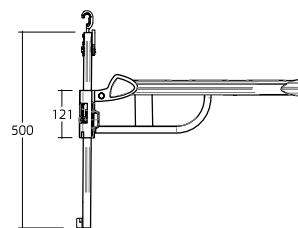

TECHNICAL DATA SHEET

21-14XR/L-*-A/C

Lift-up arm support

for horizontal track, height and sideways adjustable

TOP

PERSPECTIVE

FRONT

SIDE

PRODUCT DATA:

Item code:	21-141R/L-*-A/C, 21-142R/L-*-A/C, 21-143R/L-*-A/C
Item Description:	Lift-up arm support for horizontal track, height and sideways adjustable.
Length:	60cm, 75cm & 90cm
Dimensions:	NA
Includes:	NA
Type:	NA
Flexibility:	Removable, height adjustable.
Adjustability:	Manually adjustable.
Materials:	Aluminium, Stainless steel, ABS, Nylon.
Finish:	Anodized, Similar stainless steel.
Colour:	*White; red; blue; black; dark grey.
Max loading weight:	NA
Max user weight:	150 kg - 330 lbs/1 m
Country of Origin:	Italy.