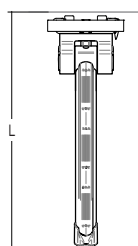

TECHNICAL DATA SHEET

21-14XR/L-*-A/C

Lift-up arm support

for horizontal track, height and sideways adjustable

TOP

PERSPECTIVE

FRONT

SIDE

PRODUCT DATA:

Item code:	21-141R/L-*-A/C, 21-142R/L-*-A/C, 21-143R/L-*-A/C
Item Description:	Lift-up arm support for horizontal track, height and sideways adjustable.
Length:	60cm, 75cm & 90cm
Dimensions:	NA
Includes:	NA
Type:	NA
Flexibility:	Removable, height adjustable.
Adjustability:	Manually adjustable.
Materials:	Aluminium, Stainless steel, ABS, Nylon.
Finish:	Anodized, Similar stainless steel.
Colour:	*White; red; blue; black; dark grey.
Max loading weight:	NA
Max user weight:	150 kg - 330 lbs/1 m
Country of Origin:	Italy.