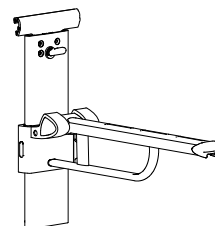

TECHNICAL DATA SHEET

21-14XR/L-*-A/C

Lift-up arm support

for horizontal track, height and sideways adjustable

TOP

PERSPECTIVE

FRONT

SIDE

PRODUCT DATA:

Item code:	21-141R/L-*-A/C, 21-142R/L-*-A/C, 21-143R/L-*-A/C
Item Description:	Lift-up arm support for horizontal track, height and sideways adjustable.
Length:	60cm, 75cm & 90cm
Dimensions:	NA
Includes:	NA
Type:	NA
Flexibility:	Removable, height adjustable.
Adjustability:	Manually adjustable.
Materials:	Aluminium, Stainless steel, ABS, Nylon.
Finish:	Anodized, Similar stainless steel.
Colour:	*White; red; blue; black; dark grey.
Max loading weight:	NA
Max user weight:	150 kg - 330 lbs/1 m
Country of Origin:	Italy.