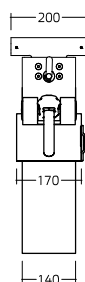

TECHNICAL DATA SHEET

21-14XR/L-*-A/C

Lift-up arm support

for horizontal track, height and sideways adjustable

TOP

PERSPECTIVE

FRONT

SIDE

PRODUCT DATA:

Item code:	21-141R/L-*-A/C, 21-142R/L-*-A/C, 21-143R/L-*-A/C
Item Description:	Lift-up arm support for horizontal track, height and sideways adjustable.
Length:	60cm, 75cm & 90cm
Dimensions:	NA
Includes:	NA
Type:	NA
Flexibility:	Removable, height adjustable.
Adjustability:	Manually adjustable.
Materials:	Aluminium, Stainless steel, ABS, Nylon.
Finish:	Anodized, Similar stainless steel.
Colour:	*White; red; blue; black; dark grey.
Max loading weight:	NA
Max user weight:	150 kg - 330 lbs/1 m
Country of Origin:	Italy.