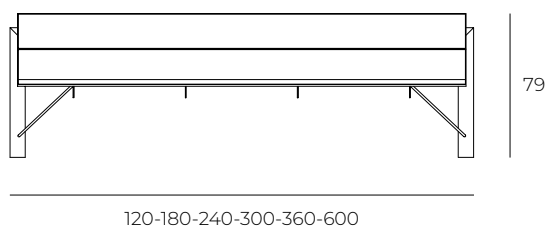

LOCO SYSTEM

design Ivan Palmi

Loco System è pensato per l'arredo urbano e per tutti i luoghi d'attesa, pubblici o privati. Fuori, dentro, ovunque. Con panche singole o composte, basic ed accessoriate, neutre o personalizzate. Ed innumerevoli complementi declinabili a seconda dei luoghi e delle funzioni. Logico e tecnologico, stabile e leggero, uno e tanti, infinitamente componibile e riciclabile. Il sistema prende forma da un concept progettuale unico, espandibile all'infinito: pensiline, tavoli, dissuasori, totem informativi, elementi portabiciclette, postazioni wi-fi completano ed arricchiscono la seduta.

Loco System is designed as street furniture and suitable for all public and private waiting areas. Indoors, outdoors, anywhere. With separate or composite benches. Basic or accessorised, neutral or personalised, with numerous add-ons according to the location and function. Logical and technological, stable and light, one or many, infinitely modular and recyclable. The system takes its form from a design concept that is unique and infinitely expandable: shelters, tables, speed bumps, notice boards, cycle holders, wi-fi stations, all complete and enrich the seating arrangement.

DIMENSIONI DIMENSIONS

FINITURE FINISHES