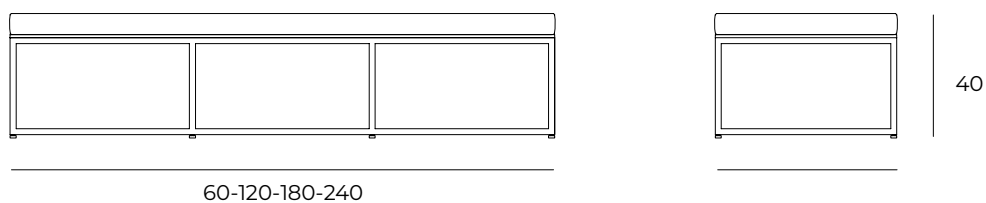

JOY

design Massimo Cavana

Struttura saldata e verniciata in tubo quadro 20x20mm in acciaio inox AISI 316. Top in HPL da 10mm. Cuscino in poliuretano rivestito con tessuto idrofugo. Piedini regolabili in acciaio inox AISI 316.

Welded and painted structure in 20x20mm square tube in AISI 316 stainless steel. Top in 10mm HPL. Polyurethane cushion covered with water repellent fabric. Adjustable feet in AISI 316 stainless steel.

DIMENSIONI DIMENSIONS

FINITURE FINISHES

Colori pastello Pastel colors

Tessuti Eden Eden fabrics

Tessuti Texture Texture fabrics